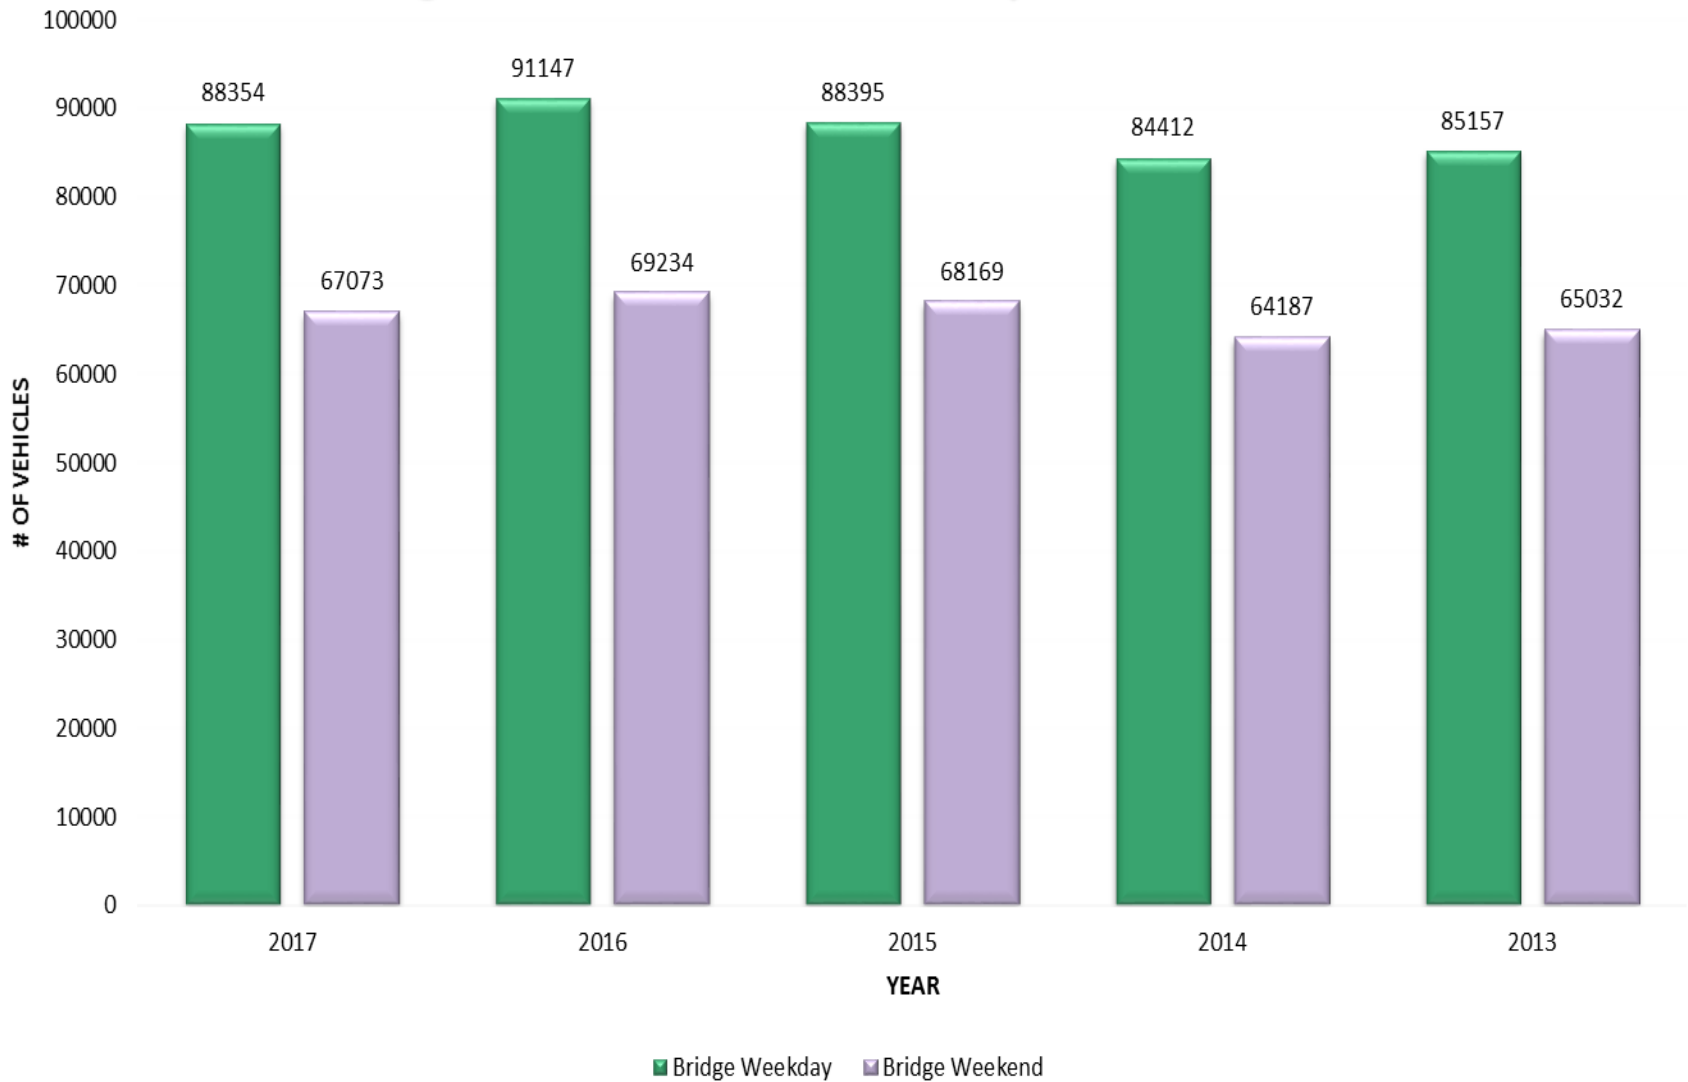

Naval Complexes Meeting

August 21, 2017

CALTRANS Volume Data
For
June 2017

Bridge Traffic Volumes - 12 Month Lookback

Bridge Traffic Volume 5-Year Comparison - Month of June

Strand Traffic Volumes - 12 Month Lookback

Strand Traffic Volume 5-Year Comparison - Month of June