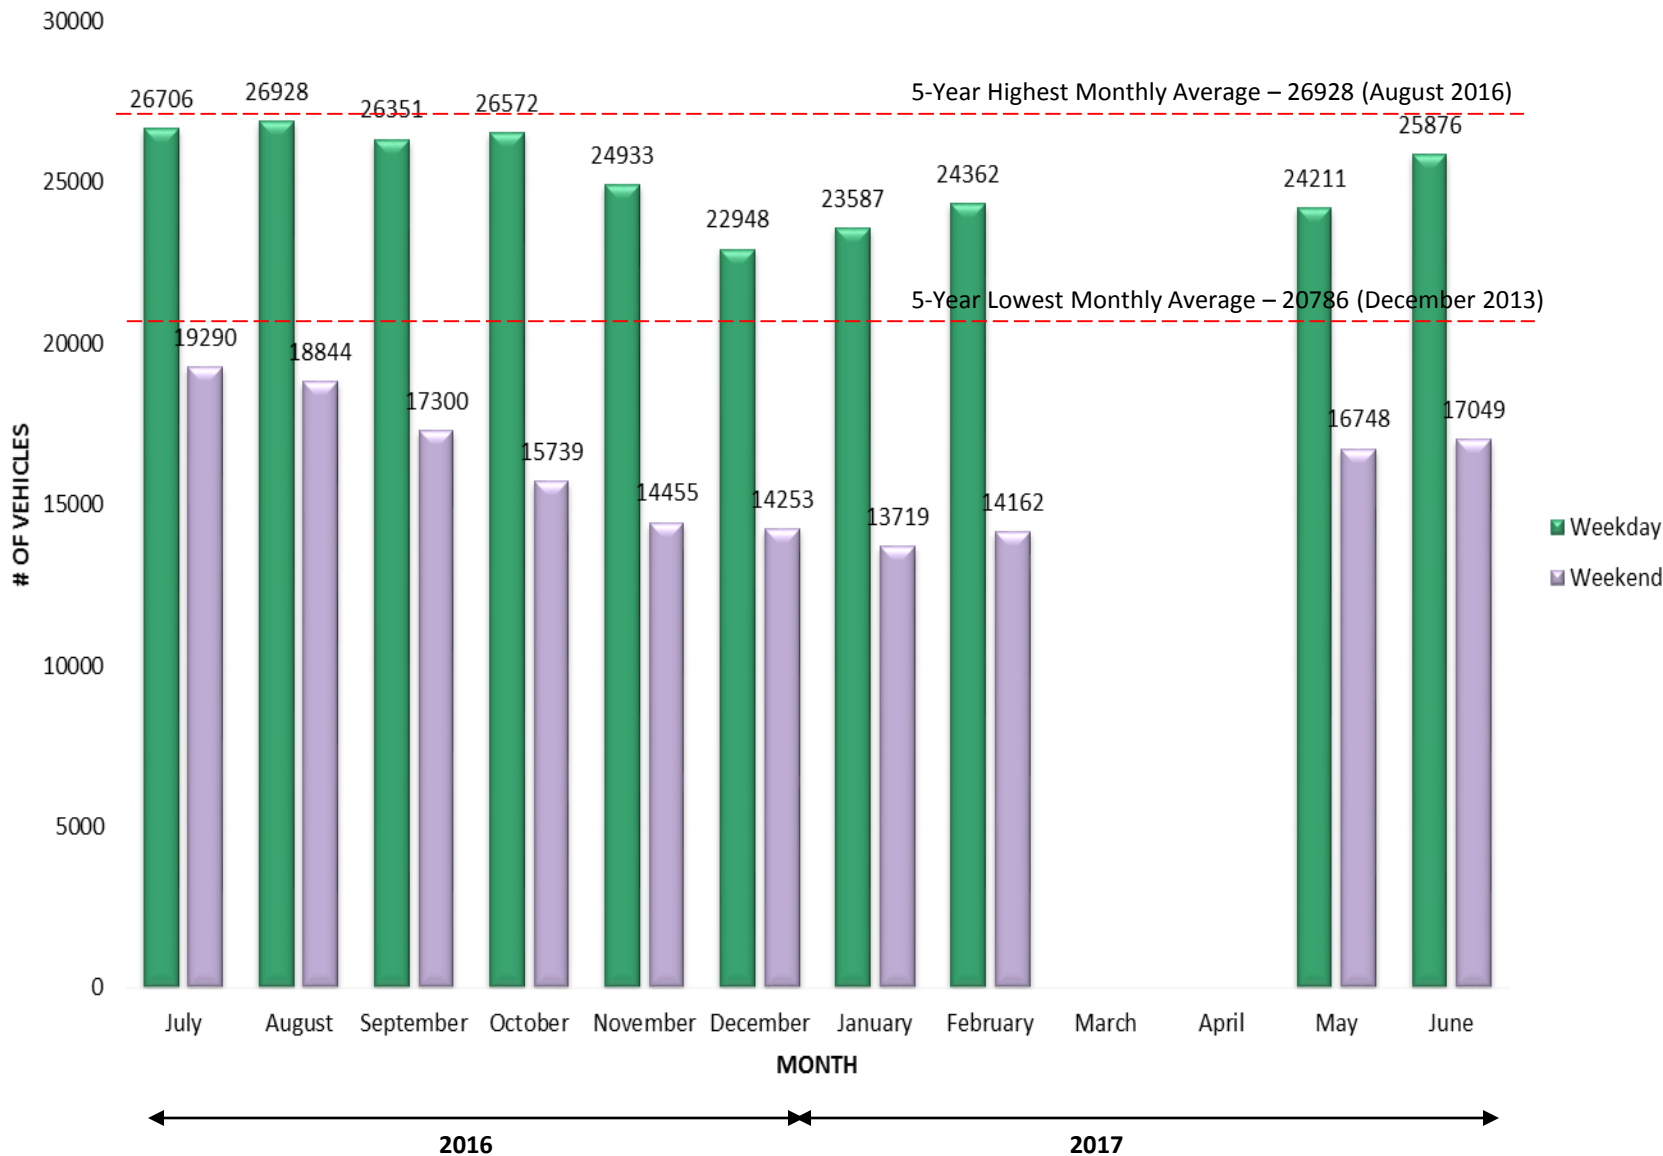

Naval Complexes Meeting

August 21, 2017

CALTRANS Volume Data
For
June 2017

Bridge Traffic Volumes - 12 Month Lookback

Bridge Traffic Volume 5-Year Comparison - Month of June

Strand Traffic Volumes - 12 Month Lookback

Strand Traffic Volume 5-Year Comparison - Month of June